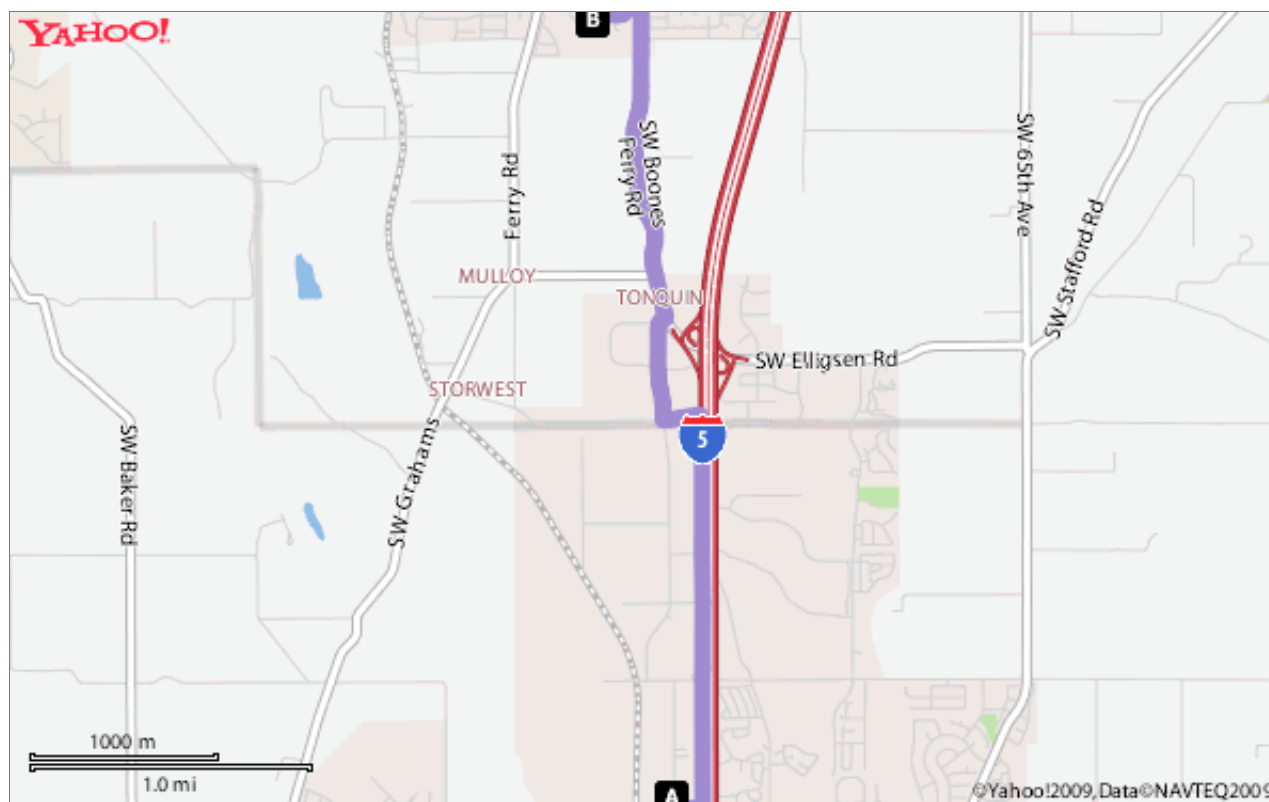

Directions to 22870 SW Eno Pl, Tualatin, OR 97062-7358

Total Time: 9 mins, Total Distance: 3.8 mi

	Distance
A 1. Start at 28925 SW BOBERG RD, WILSONVILLE going toward SW BARBER ST	go 266 ft
2. Turn L on SW BARBER ST	go 0.11 mi
3. Turn L on SW BOONES FERRY RD	go 1.54 mi
4. Turn L on SW RIDDER RD	go 0.15 mi
5. Turn R on SW 95TH AVE	go 0.42 mi
6. Turn L on SW BOONES FERRY RD	go 1.25 mi
7. Turn L on SW IOWA DR	go 0.19 mi
8. Turn L on SW LUMBEE LN	go 325 ft
9. Turn L on SW ENO PL	go 157 ft
B 10. Arrive at 22870 SW ENO PL, TUALATIN, on the L	

Time: 9 mins, Distance: 3.8 mi

When using any driving directions or map, it's a good idea to do a reality check and make sure the road still exists, watch out for construction, and follow all traffic safety precautions. This is only to be used as an aid in planning.